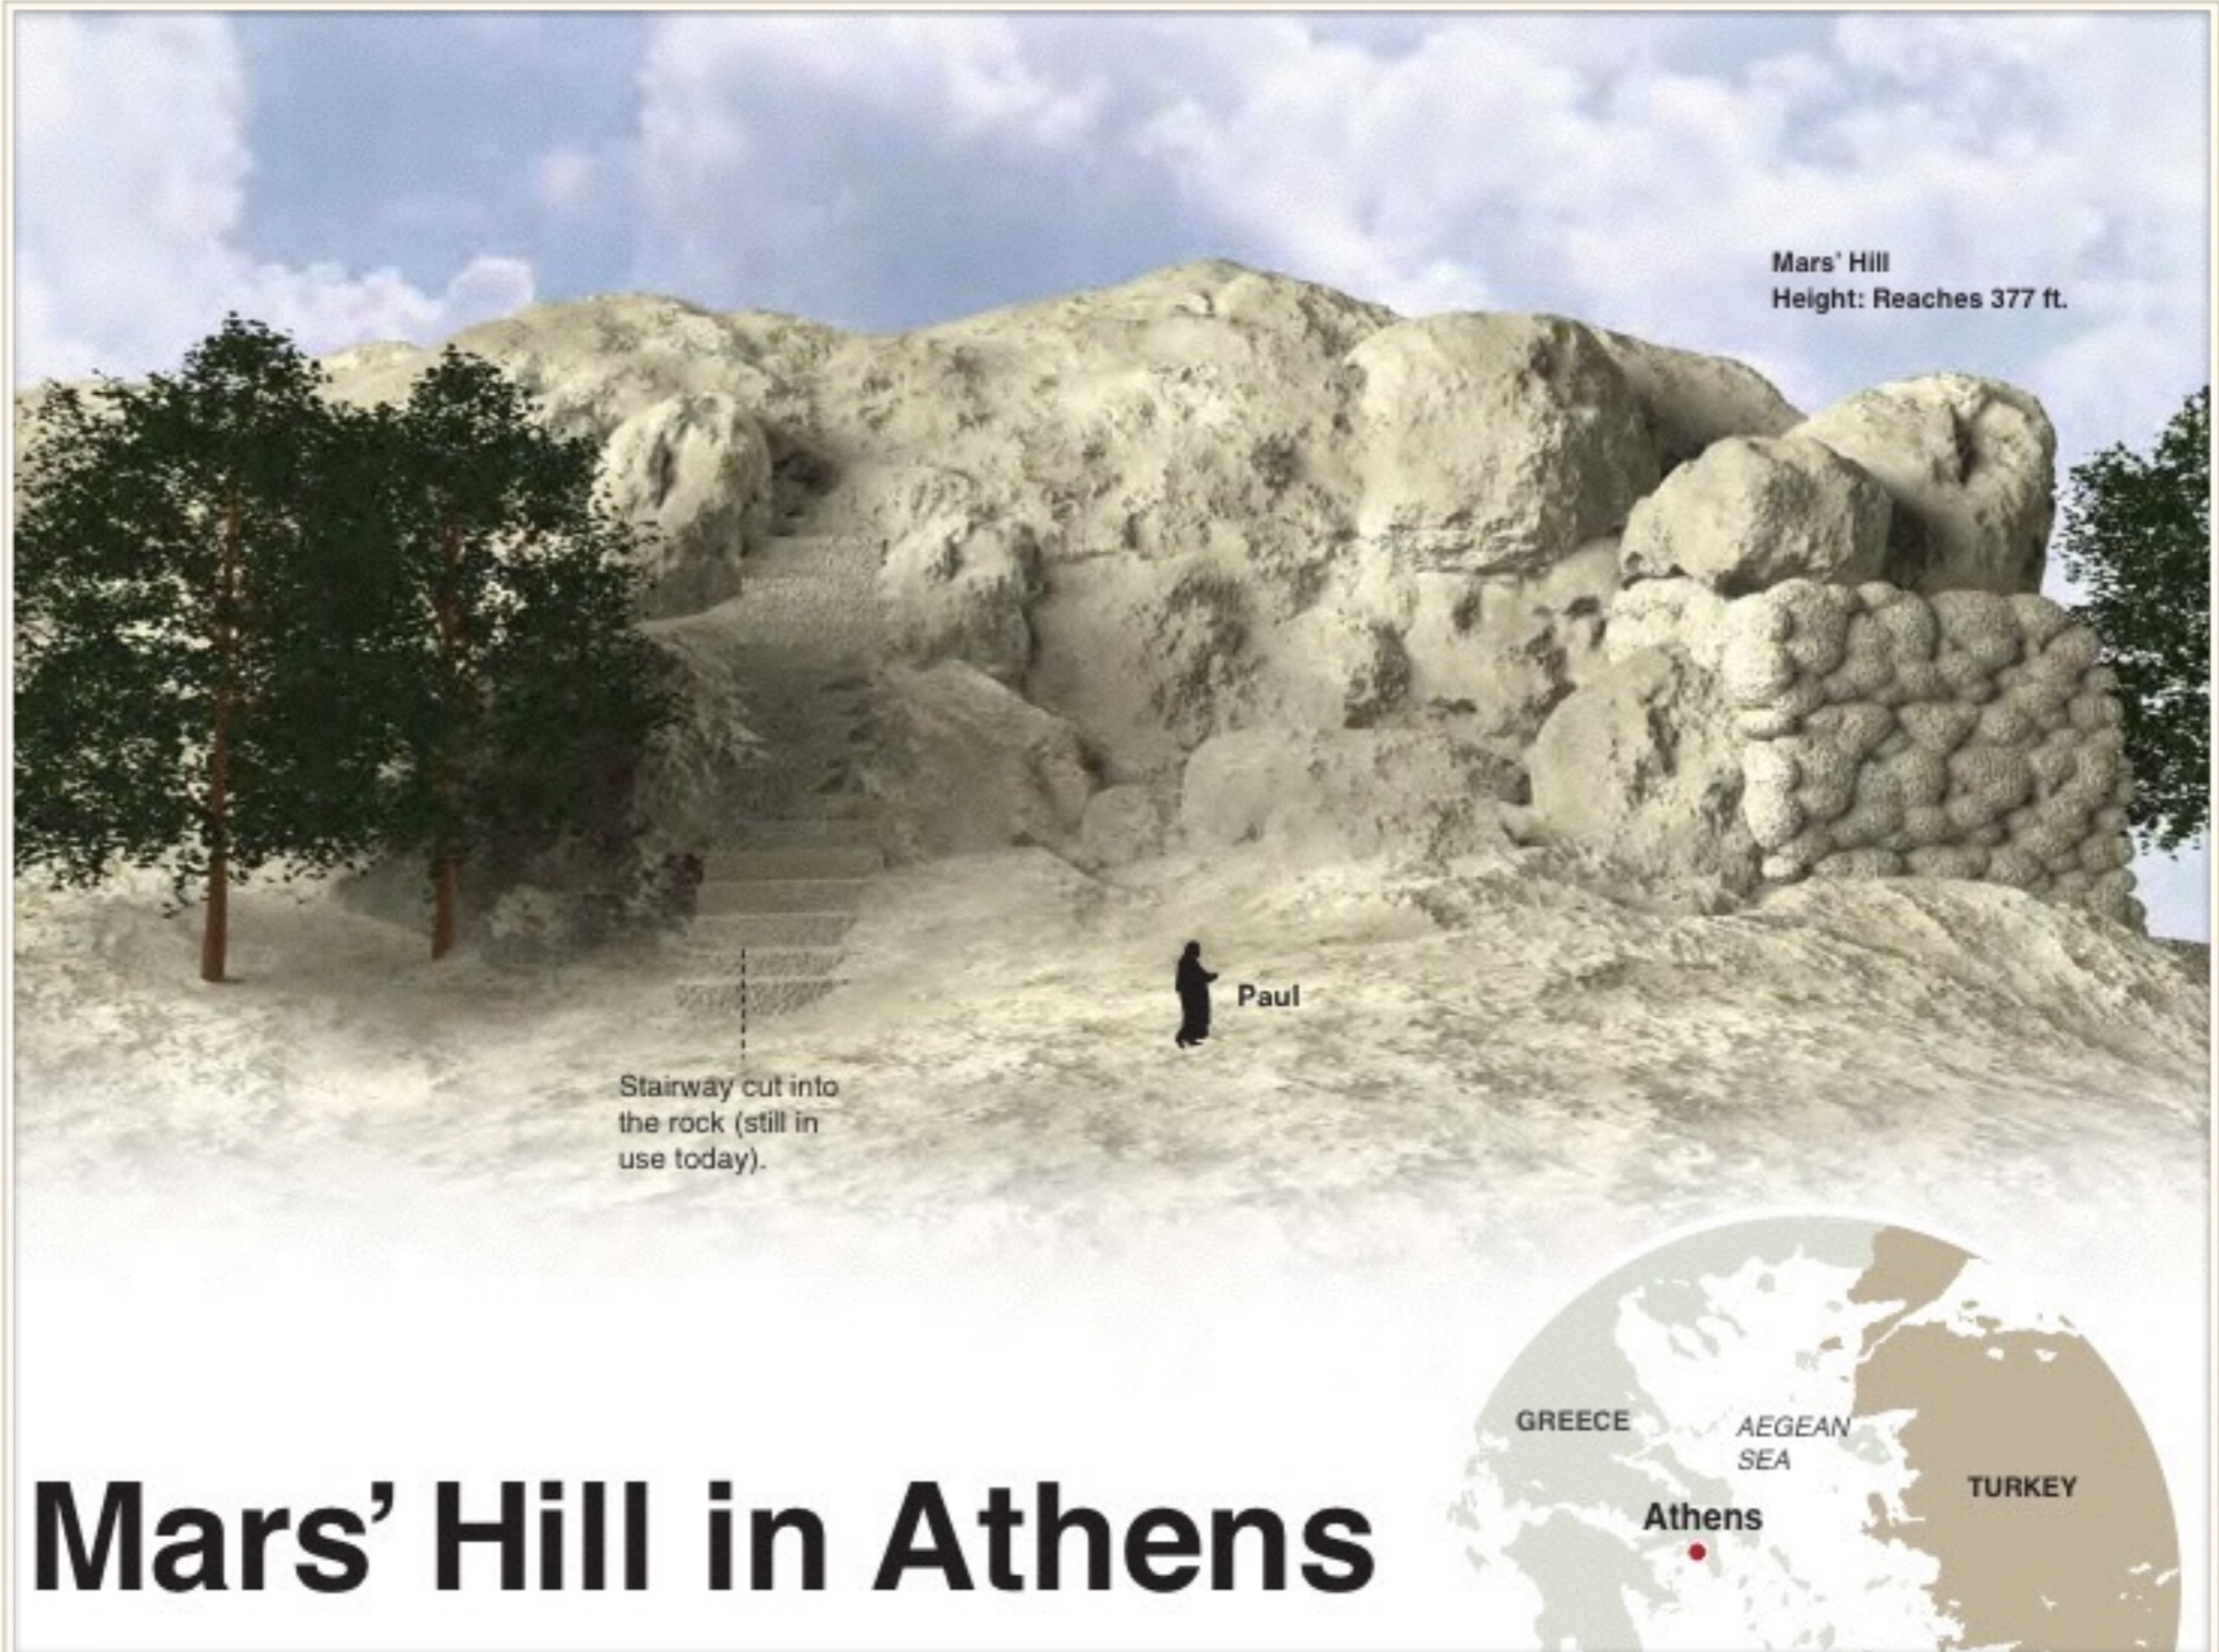

THE VIEW FROM
MARS HILL

ROBERT ON MARS HILL

Mars' Hill
Height: Reaches 377 ft.

Stairway cut into
the rock (still in
use today).

Paul

Mars' Hill in Athens

INFORMING IGNORANCE

- ❖ 24 God made the world.
- ❖ 26 God created mankind.
- ❖ 31 God sent His Son.
- ❖ 31 God will judge one day.
- ❖ 30 You and I must repent.

ATHENA'S OLIVE TREE

JESUS' TREE

THE BOOK
THAT MADE
YOUR WORLD

VISHAL
MANGALWADI

THE VIEW FROM THE
CHURCH ON THE HILL

SANTA MARGARITA COMMUNITY CHURCH

“...PART OF THE MISSION OF THE HOLY SPIRIT THROUGH THE CHURCH IS, AS JESUS SAYS IN JOHN 16, TO TELL THE WORLD THAT IT IS WRONG ABOUT SIN AND RIGHTEOUSNESS AND JUDGEMENT.”